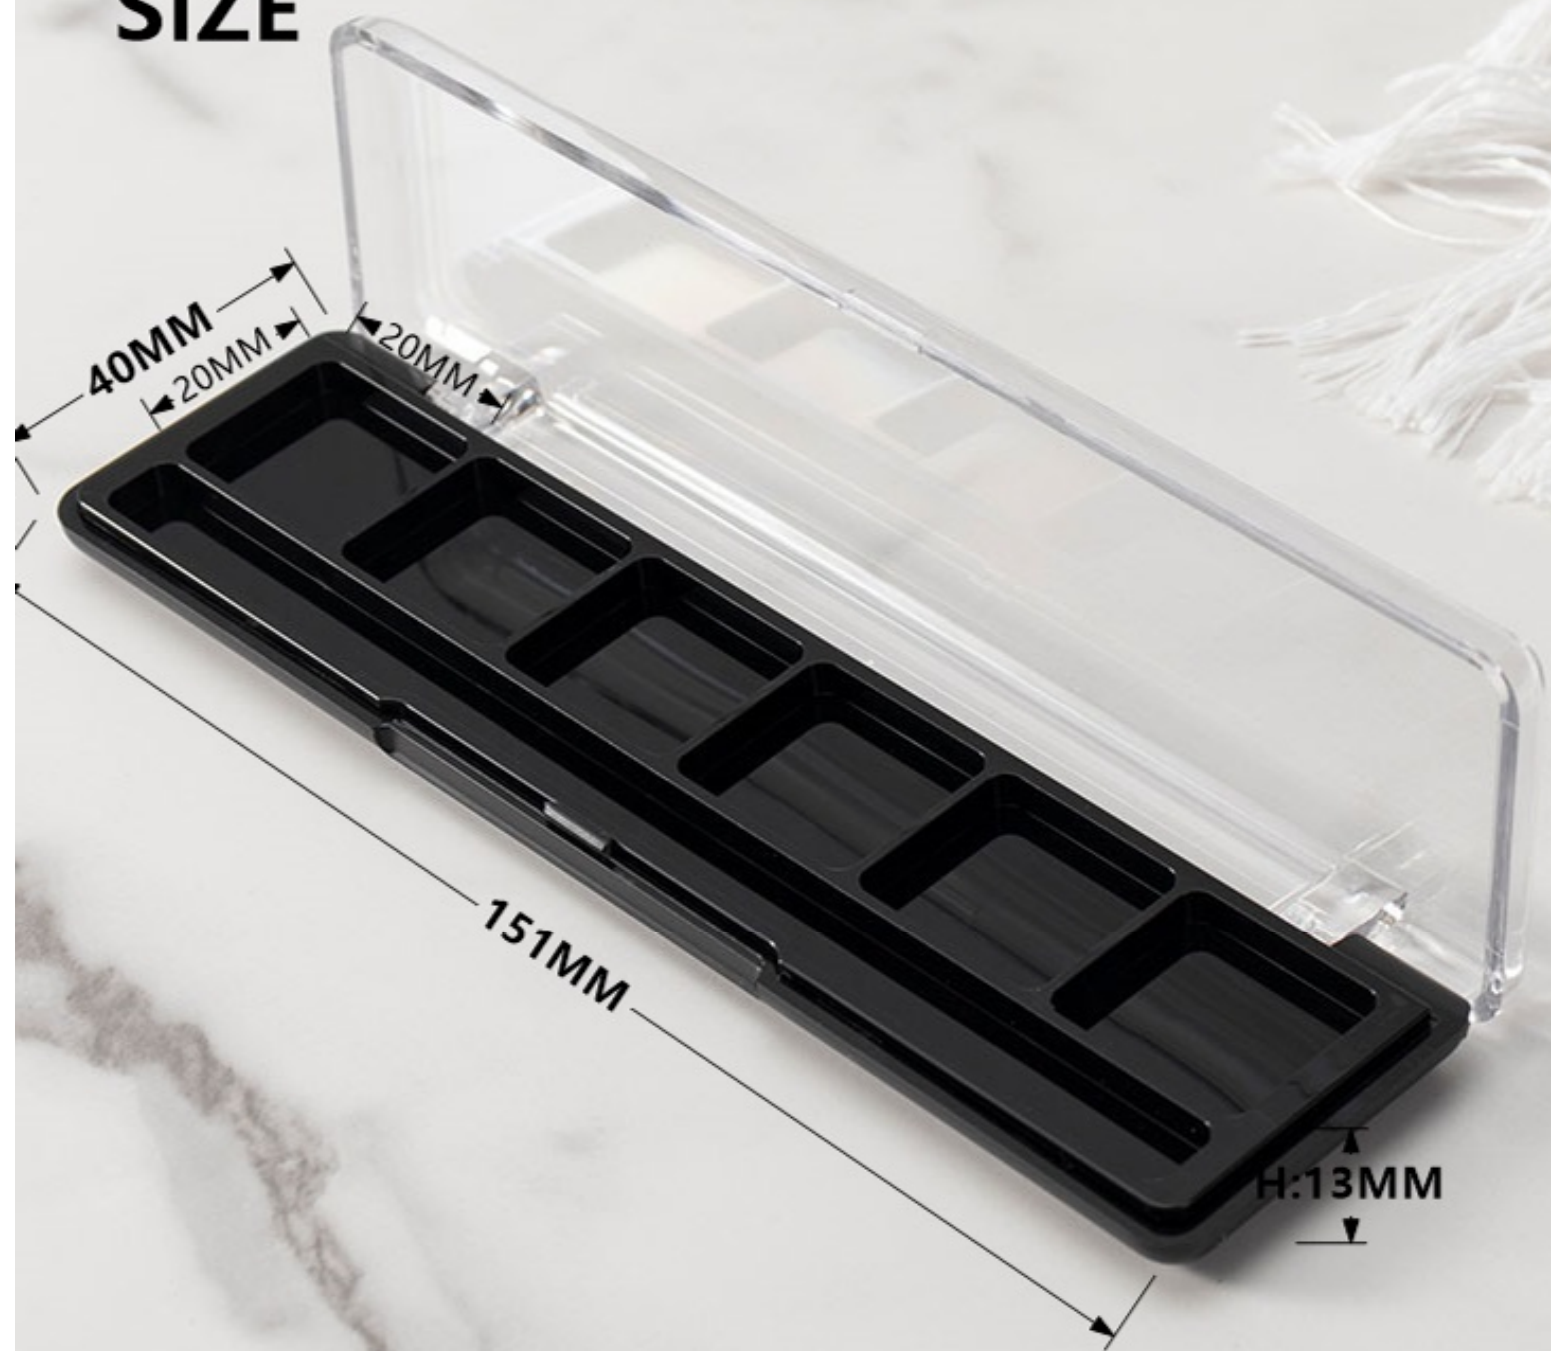

SIZE

110MM
22.5MM

158MM

H:15MM

NO.ES2042

SIZE

NO.ES2043

SIZE