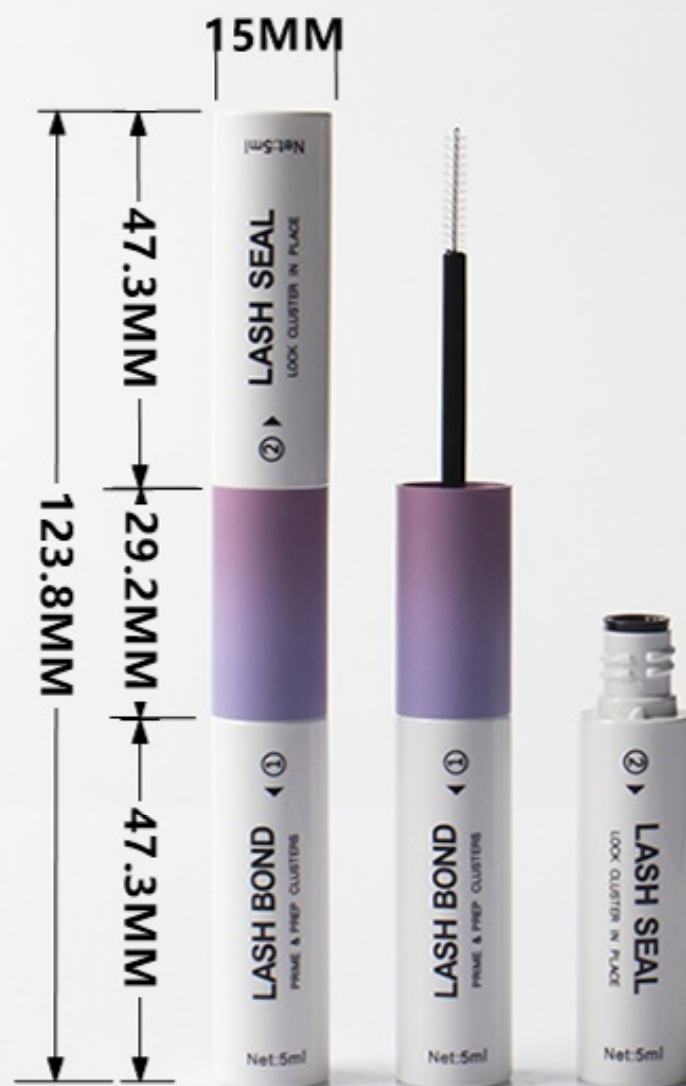

NO.MS7122

SIZE

capacity: 5ml

NO.MS7122B

SIZE

capacity: 10ml (5ml*2)

NO.MS7123

SIZE

capacity: 10ml (5ml*2)

NO.MS7123B

SIZE

capacity: 10ml (5ml*2)

NO.MS7123G

SIZE

capacity: 10ml (5ml*2)

NO.MS7123

SIZE

15MM

47.3MM
123.8MM
29.2MM
47.3MM

capacity: 10ml (5ml*2)

NO.MS7123

SIZE

capacity: 12ml

NO.MS8004

SIZE

capacity: 12ml

NO.MS8004G

SIZE

16.5MM

41MM

127.5MM

86.5MM