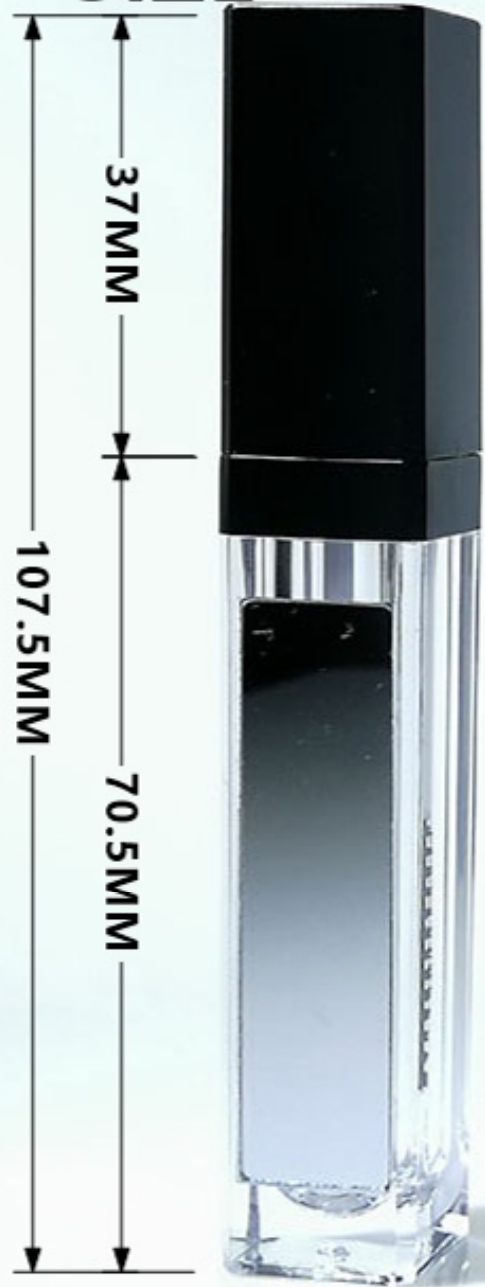

capacity: 8ml (4ml*2)

NO.MS2403

SIZE

19.8MM

capacity: 10ml

NO.MS3001G

SIZE

19.8MM

capacity: 10ml

NO.MS3001R

SIZE

NO.MS3002

SIZE 18MM

capacity: 8ml

NO.MS3007

SIZE

capacity: 6.5ml

NO.MS5001

SIZE

capacity: 6.5ml

NO.MS5001R

SIZE

capacity: 6.5ml

NO.MS5001R

SIZE

15MM

47.3MM
123.8MM
29.2MM
47.3MM

capacity: 10ml (5ml*2)

NO.MS7123

SIZE

capacity: 12ml

NO.MS8004