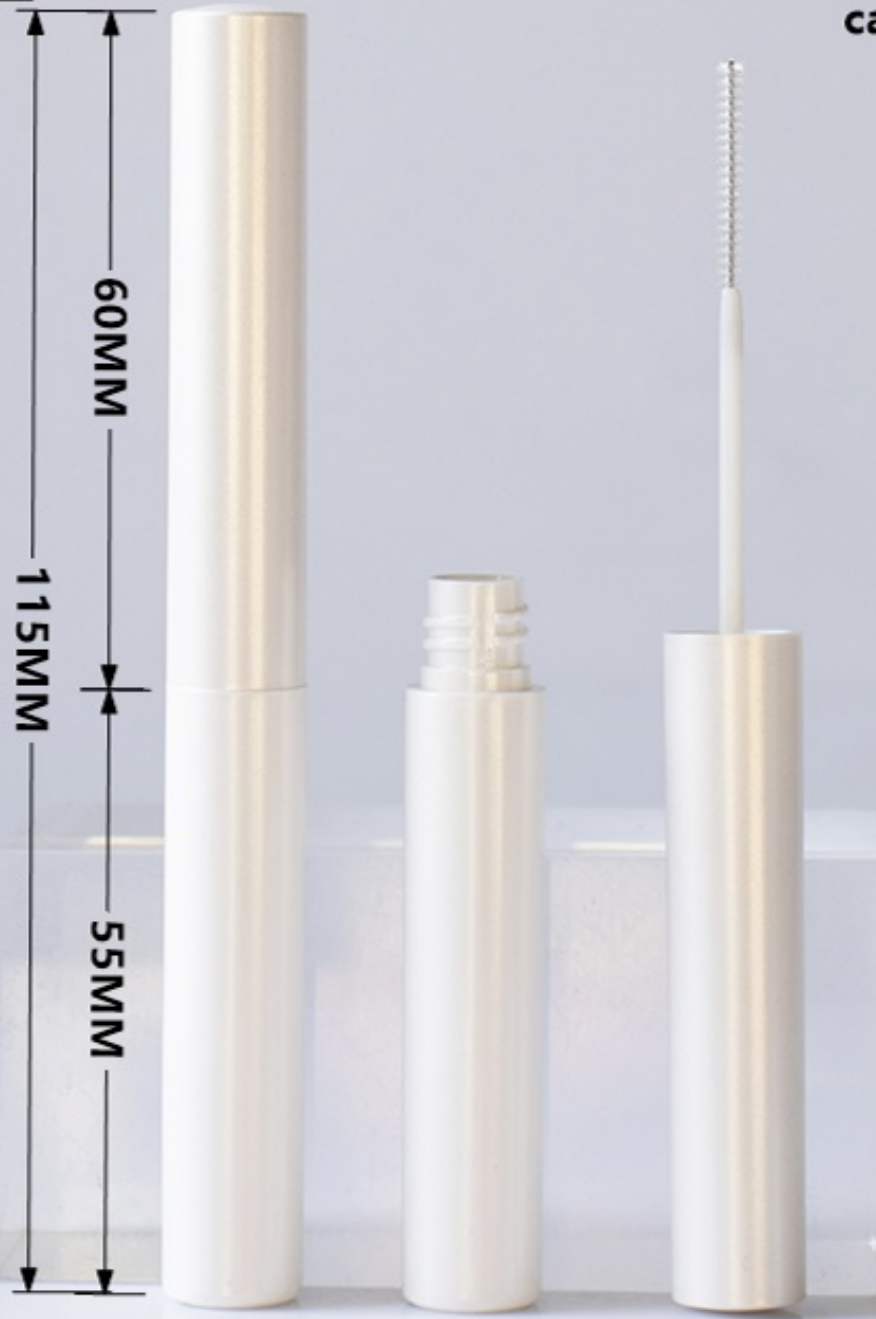

YOU LIKE

— COSMETIC PACKAGE —

PRODUCT CATALOG

SIZE

capacity: 4.5ml

NO.MS1098-3

SIZE

capacity: 7ml(3.5)

NO.MS1102

SIZE

13MM

capacity: 5ml

NO.MS1103

SIZE

13MM

capacity: 5ml

SIZE

15MM

47.3MM
123.8MM
29.2MM
47.3MM

capacity: 10ml (5ml*2)

NO.MS7123

SIZE

capacity: 12ml

NO.MS8004

SIZE

capacity: 12ml

NO.MS8004G

SIZE

16.5MM

41MM

127.5MM

86.5MM