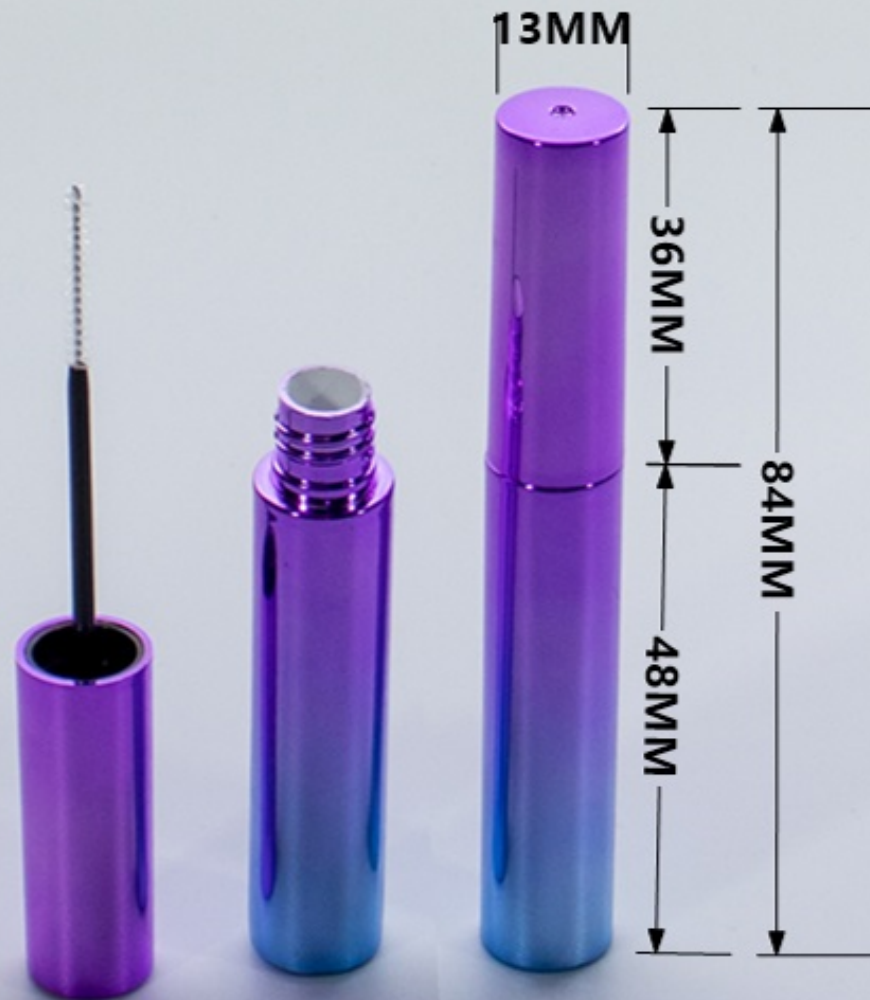

SIZE

capacity: 5ml

NO.MS1104