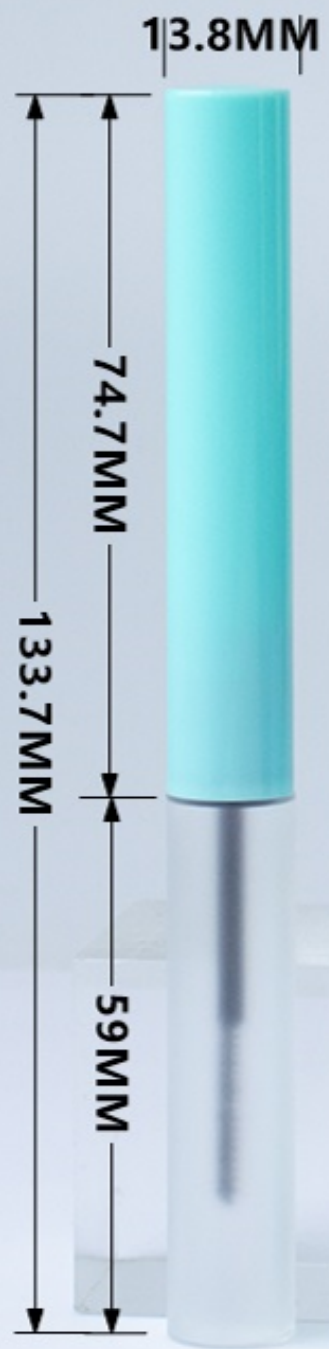

NO.MS1102

SIZE

13MM

capacity: 5ml

NO.MS1103

SIZE

13MM

capacity: 5ml

capacity: 6.5ml

NO.MS5001

SIZE

capacity: 6.5ml

NO.MS5001R

SIZE

capacity: 6.5ml

NO.MS5001R

SIZE

capacity: 6ml

NO.MS7121

SIZE

capacity: 6ml

NO.MS7121G

SIZE

capacity: 5ml

SIZE

15MM

47.3MM
123.8MM
29.2MM
47.3MM

capacity: 10ml (5ml*2)

NO.MS7123

SIZE

capacity: 12ml

NO.MS8004