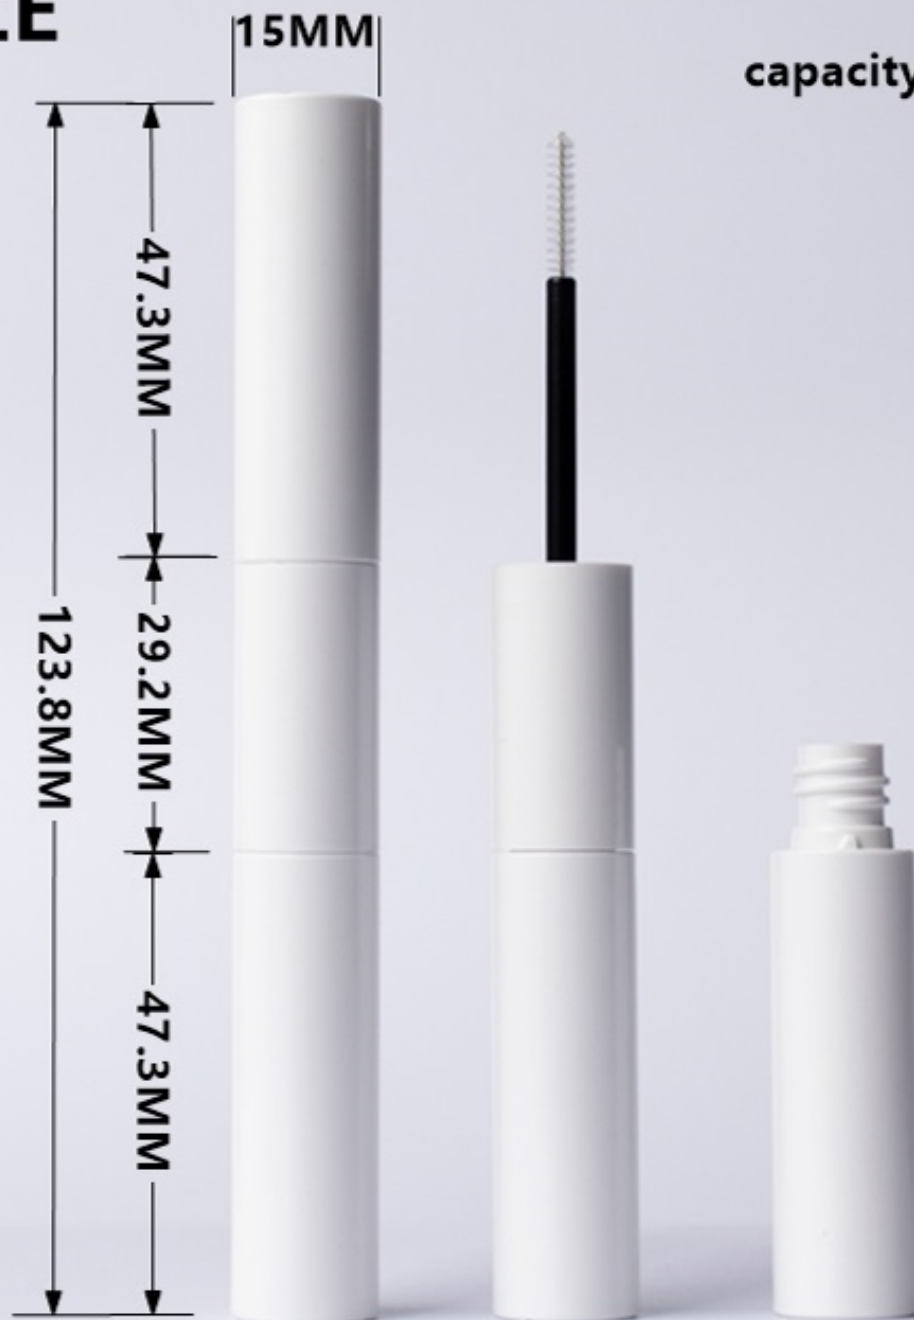

NO.MS7122

SIZE

capacity: 5ml

NO.MS7122B

SIZE

capacity: 10ml (5ml*2)

NO.MS7123

SIZE

capacity: 10ml (5ml*2)

NO.MS7123B

SIZE

capacity: 10ml (5ml*2)

NO.MS7123G

SIZE

capacity: 10ml (5ml*2)

NO.MS7123

SIZE

15MM

47.3MM
123.8MM
29.2MM
47.3MM

capacity: 10ml (5ml*2)

NO.MS7123

SIZE

capacity: 12ml

NO.MS8004

SIZE

capacity: 12ml

NO.MS8004G

SIZE

16.5MM

41MM

127.5MM

86.5MM