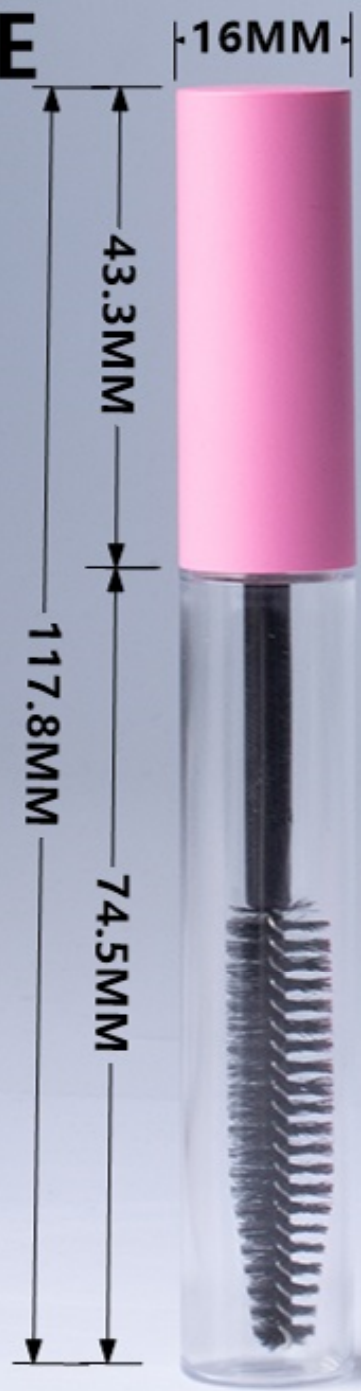

YOU LIKE

— COSMETIC PACKAGE —

PRODUCT CATALOG

SIZE

capacity: 4.5ml

NO.MS1098-3

SIZE

capacity: 7ml(3.5)

capacity: 5ml/10ml

NO.MS2003

SIZE

capacity: 3ml

NO.MS2108A

SIZE

capacity: 8ml

NO.MS2108B

SIZE

capacity: 10ml

NO.MS2108C

SIZE

capacity: 4.5ml

NO.MS2108D

SIZE

capacity: 3ml

SIZE

15MM

47.3MM
123.8MM
29.2MM
47.3MM

capacity: 10ml (5ml*2)

NO.MS7123

SIZE

capacity: 12ml

NO.MS8004