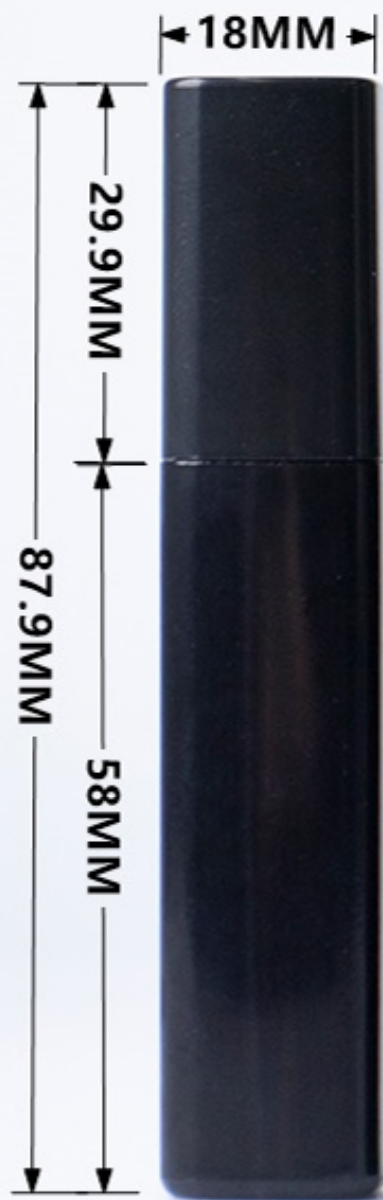

SIZE

13.2MM

capacity: 8ml (4ml*2)

NO.MS1304

SIZE

capacity: 12.5ml

NO.MS1305

SIZE

SIZE

capacity: 10ml

NO.MS2108C

SIZE

capacity: 4.5ml

NO.MS2108D

SIZE

capacity: 3ml

SIZE

15MM

47.3MM
123.8MM
29.2MM
47.3MM

capacity: 10ml (5ml*2)

NO.MS7123

SIZE

capacity: 12ml

NO.MS8004