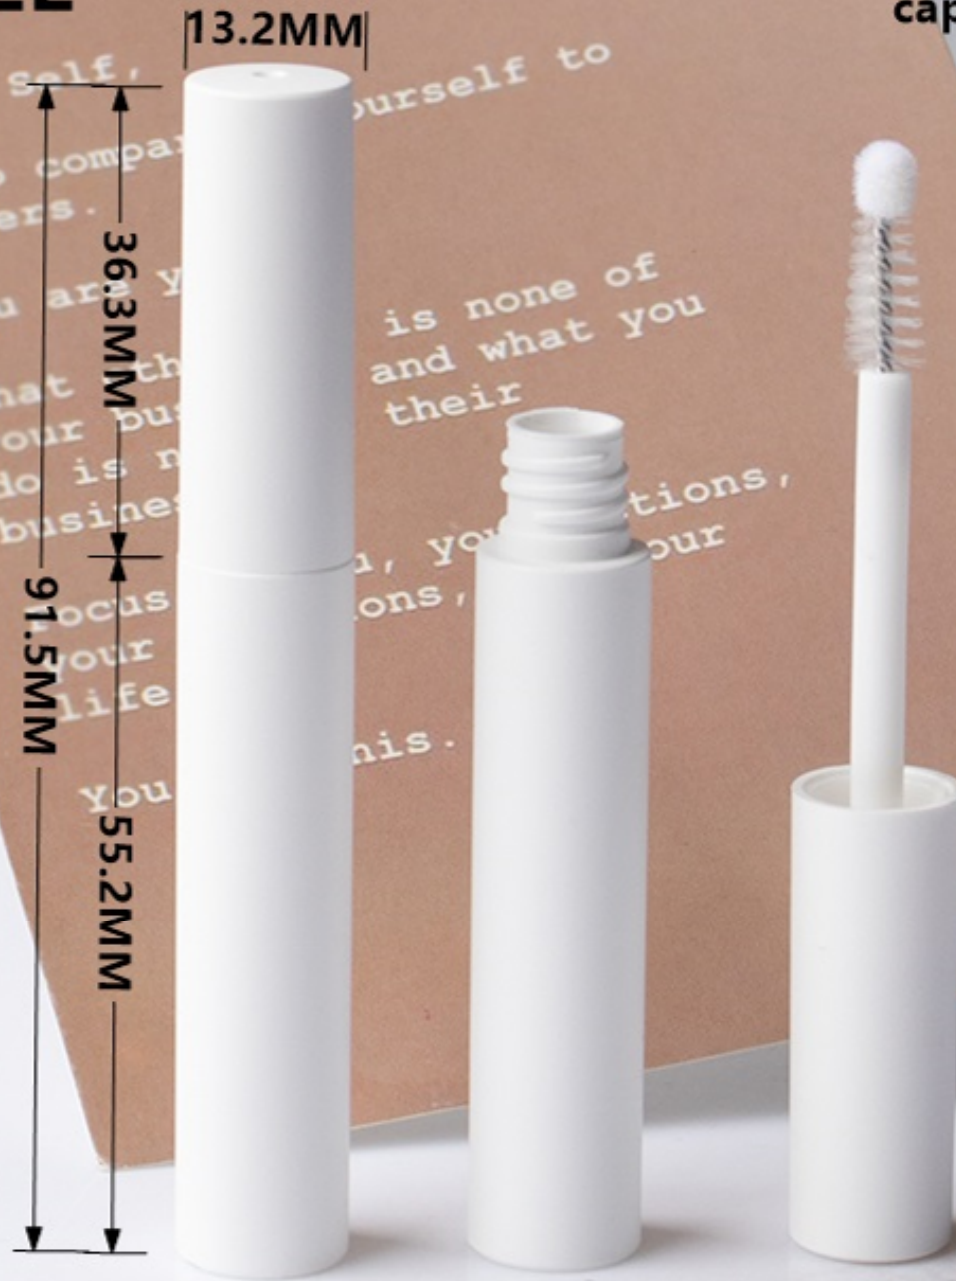

SIZE

capacity: 4.5ml

NO.MS1104-3