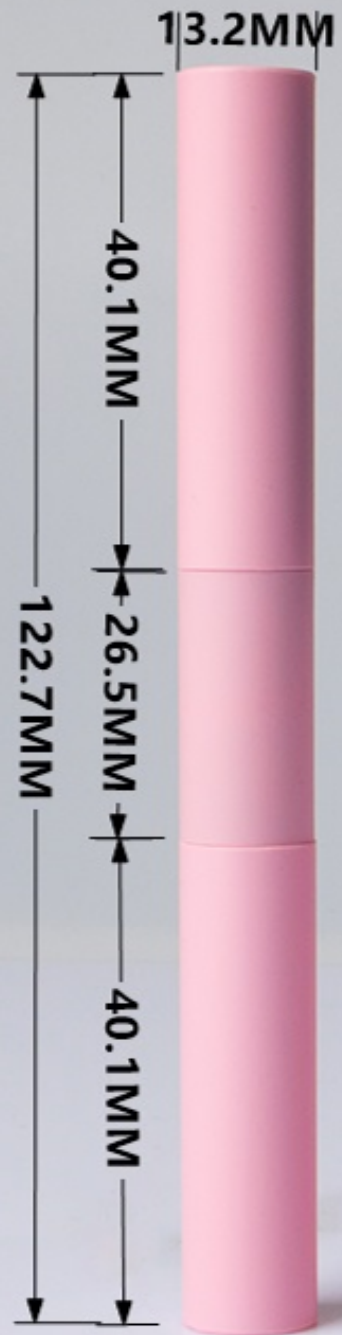

SIZE

capacity: 10ml

NO.MS2108C

SIZE

capacity: 4.5ml

NO.MS2108D

SIZE

capacity: 3ml

NO.MS2109A

SIZE

capacity: 10ml

NO.MS2109C

SIZE

capacity: 4.5ml

NO.MS2109D

SIZE

capacity: 8ml (4ml*2)

NO.MS2403

SIZE

19.8MM

capacity: 10ml

NO.MS3001G

SIZE

19.8MM

SIZE

15MM

47.3MM
123.8MM
29.2MM
47.3MM

capacity: 10ml (5ml*2)

NO.MS7123

SIZE

capacity: 12ml

NO.MS8004