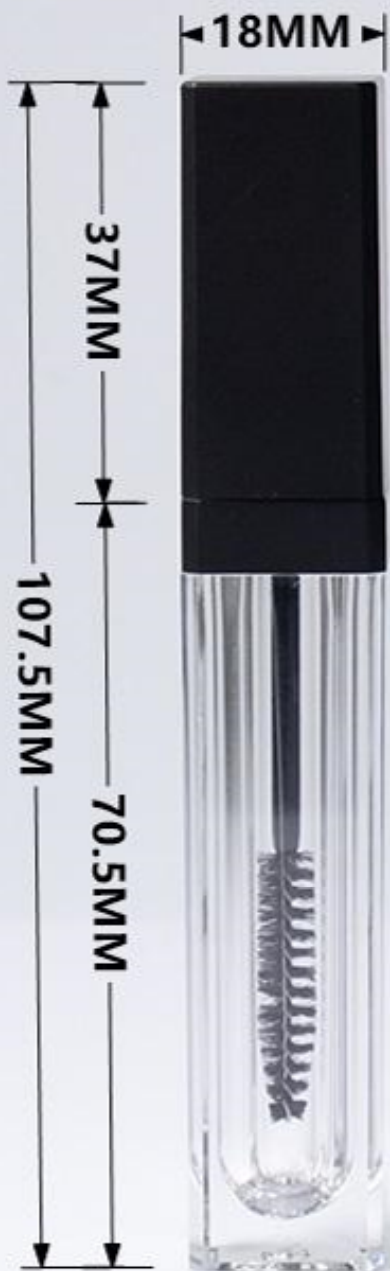

capacity: 8ml (4ml*2)

NO.MS2403

SIZE

19.8MM

capacity: 10ml

NO.MS3001G

SIZE

19.8MM

capacity: 10ml

NO.MS3001R

SIZE

NO.MS3002

SIZE 18MM

capacity: 8ml

NO.MS3007

SIZE

capacity: 6.5ml

NO.MS5001

SIZE

capacity: 6.5ml

NO.MS5001R

SIZE

capacity: 6.5ml

NO.MS5001R

SIZE

15MM

47.3MM
123.8MM
29.2MM
47.3MM

capacity: 10ml (5ml*2)

NO.MS7123

SIZE

capacity: 12ml

NO.MS8004